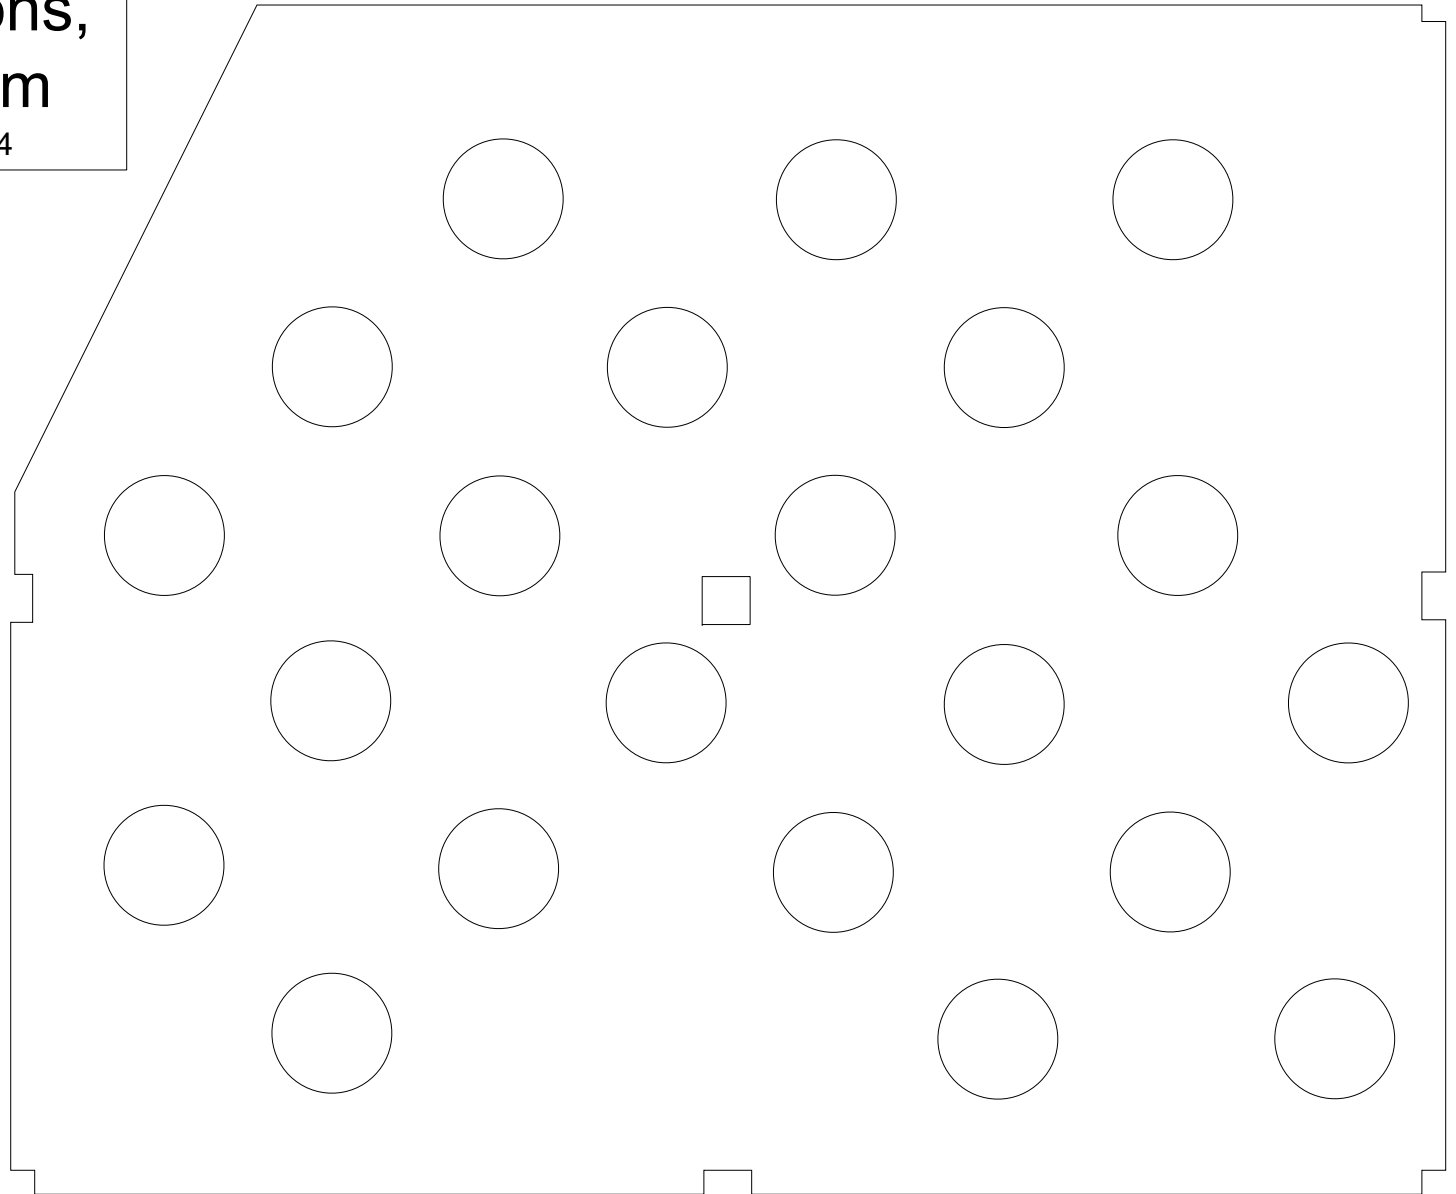

Anderson Commons, South Party Room

23 rounds of 8 for a total of 184

Standard Room Setup

All Sections: 20 rounds, 15 rectangles, 4 squares & 200 chairs
Section A: 6 rounds, 3 rectangles, 1 square & 50 chairs
Section B: 6 rounds, 3 rectangles, 1 square & 50 chairs
Section C: 5 rounds, 3 rectangles, 1 square & 50 chairs
Section K: 3 rounds, 6 rectangles, 1 square & 50 chairs