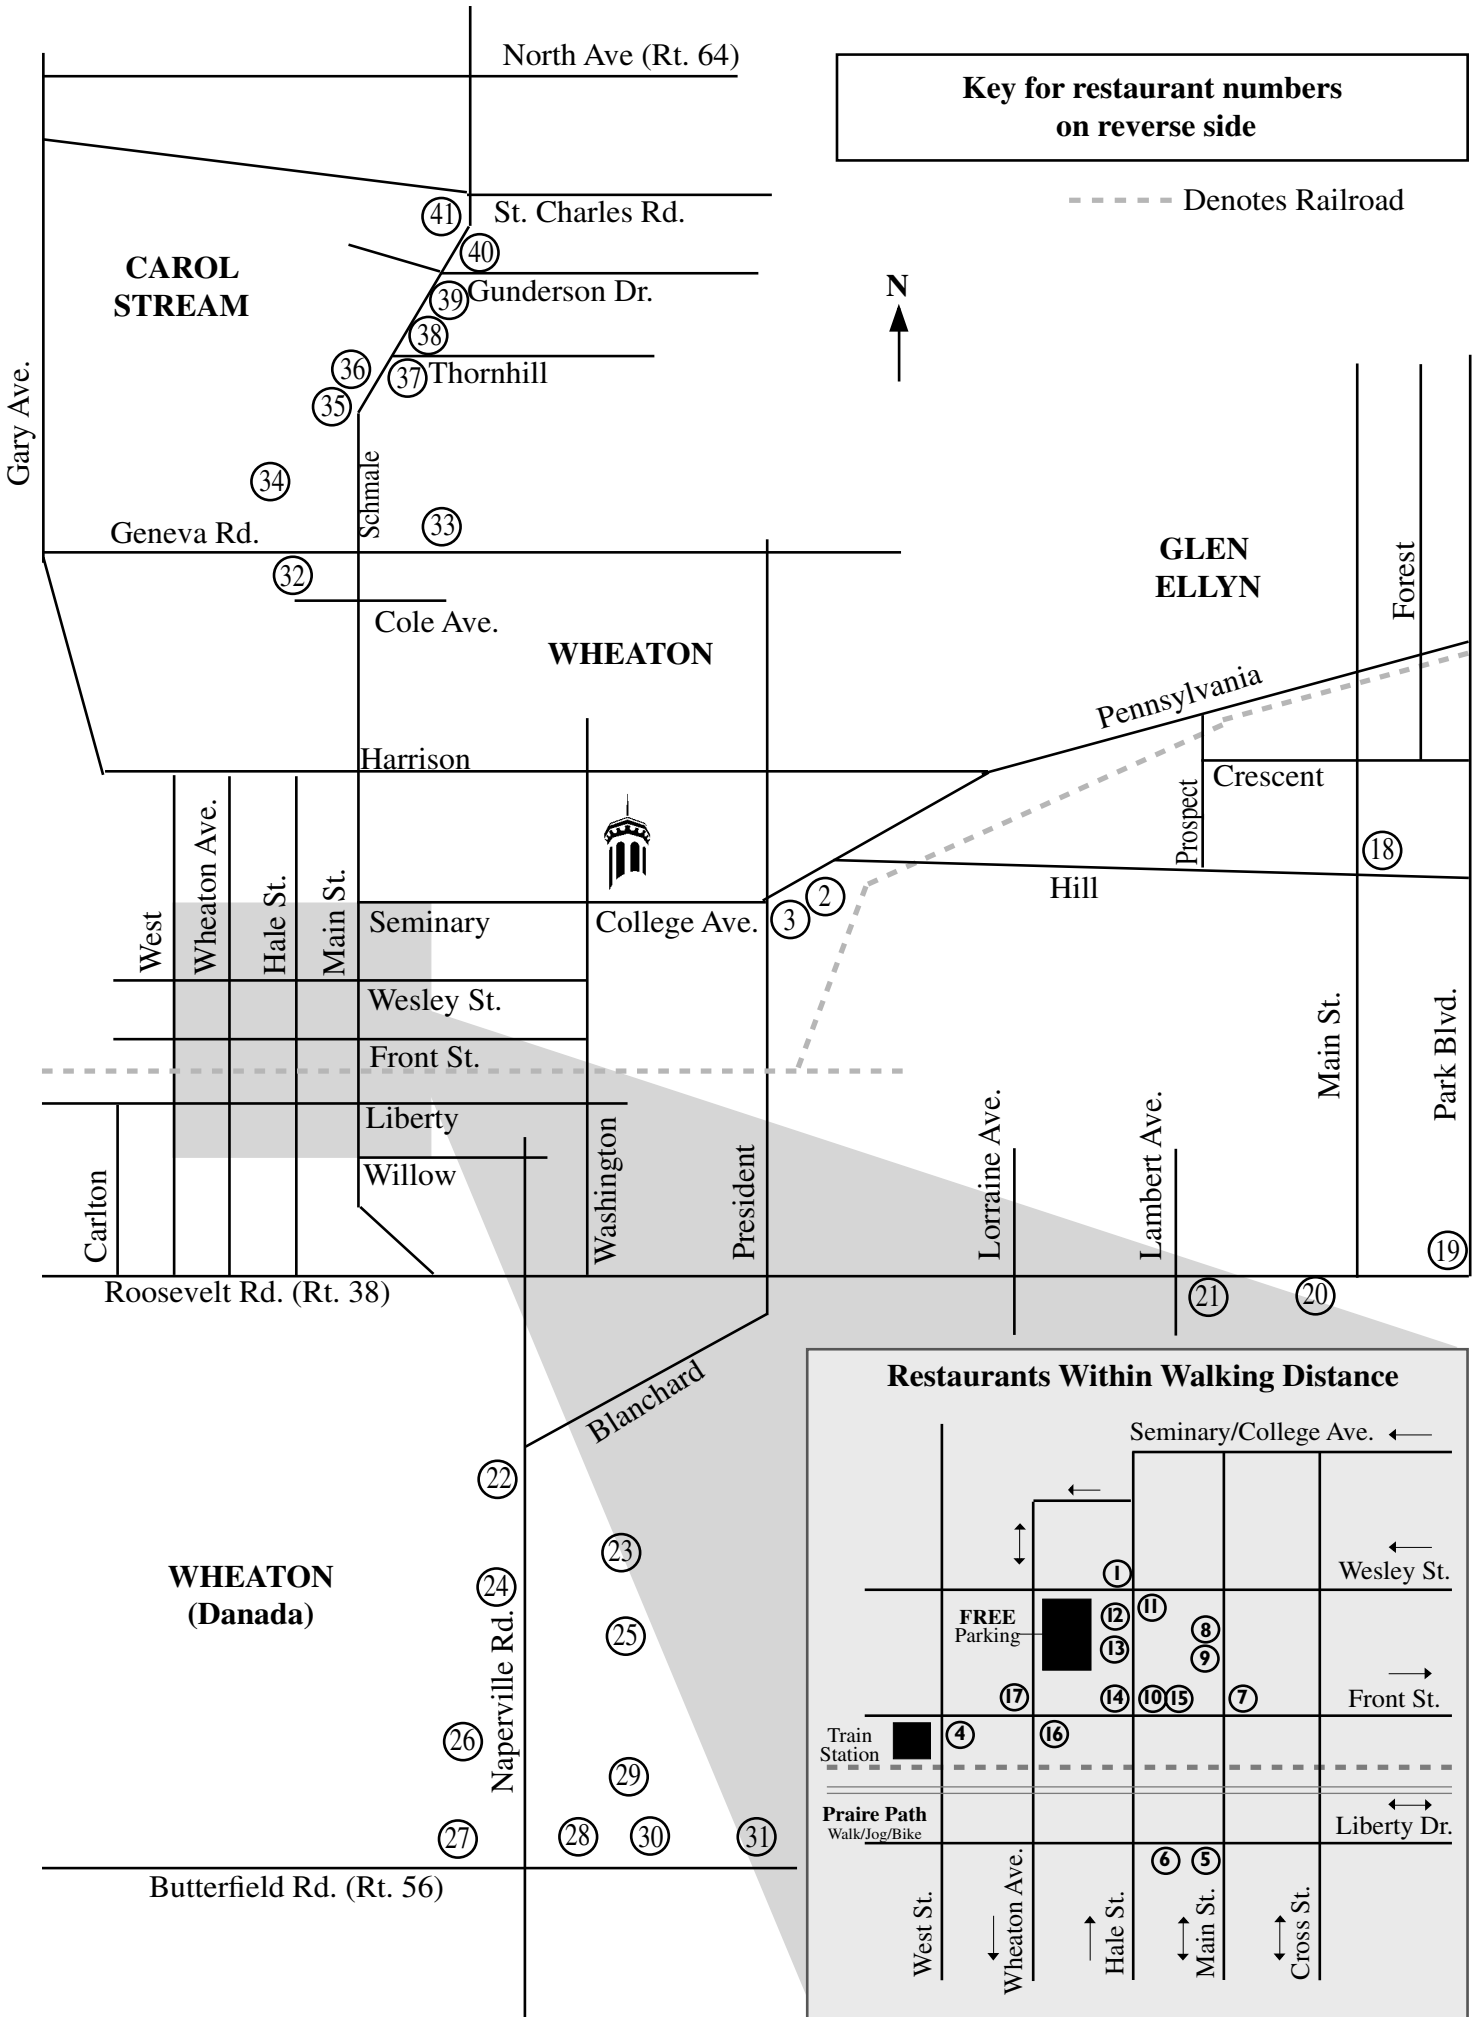

Walking Distance

- Shane's Deli**
201 W. Wesley St.
690-1423
- Sally's Coffeehouse**
1030 College Avenue
933-0992
- Michelangelo's**
1022 College Avenue
871-1600
- Caribou Coffee**
324 W. Front Street
221-0263
- Dairy Queen**
102 W. Liberty Drive
665-3410
- Fu Yuan Restaurant**
118 W. Liberty Drive
668-8770
- Starbucks Coffee**
101 E. Front Street
784-1361
- Quizno's Classic Subs**
116 N. Main Street
933-8794
- La Spiazza**
114 N. Main Street
221-8772
- Muldoon's**
133 W. Front Street
668-8866
- EggLectic Café**
145 N. Hale Street
690-9001

Walking Distance

- One20 Ocean Place**
120 N. Hale Street
690-2100
- Front Street Cocina**
112 N. Hale Street
668-2837
- Suzette's Creperie**
211 W. Front Street
462-0898
- Graham's Chocolates**
119 W. Front Street
221-1199
- Emilio's Tapas**
230 W. Front Street
653-7177
- Gino's East Pizza**
315 W. Front Street
588-1010

Wheaton/Danada

- Macaroni Grill**
21 Blanchard Circle
668-9366
- Egg Harbor Cafe**
221 Town Square
510-1344
- Domo 77 Steak House**
2040 S. Naperville Road
690-3277
- Outback Steakhouse**
50 E. Loop Road
462-8850
- Boston Market**
260 Danada Square
665-5505
- Chili's Bar & Grill**
240 Danada Square
690-2334
- Panera Bread**
25 Rice Lake Square
653-7290
- Houlihan's**
321 Rice Lake Square
690-5550
- Butterfields Pancake House & Restaurant**
351 Rice Lake Square
260-1353
- Cozymel's**
311 E. Loop Road
871-1030

Carol Stream

- Baker's Square**
110 W. Geneva Road
665-9167
- Arby's**
117 E. Geneva Road
690-6566
- Lou Malnati's Pizzeria**
343 E. Geneva Road
668-7200
- Wendy's**
424 S. Schmale Road
668-4790
- Red Apple Pancake House**
414 S. Schmale Road
871-2911
- Burger King**
415 S. Schmale Road
653-0303
- Denny's**
363 S. Schmale Road
653-8996
- McDonald's**
355 S. Schmale Road
668-5282
- Pizza Hut**
333 S. Schmale Road
682-4020
- Culver's**
290 S. Schmale Road
933-9747